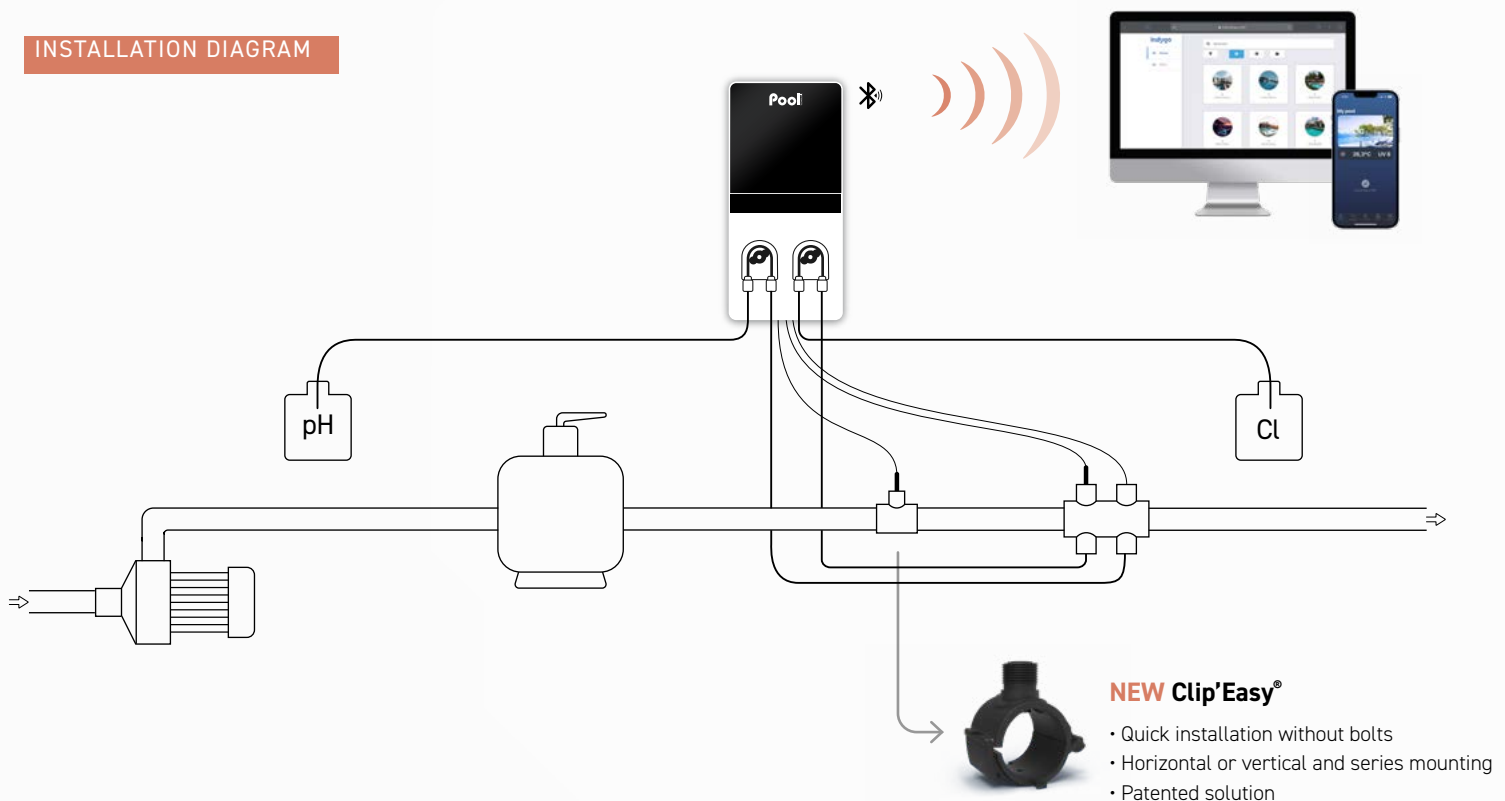

Just Dosing®

Automatic ORP dosing + pH regulator
+ ORP controller

Pool
TECHNOLOGIE

BENEFITS

- Intuitive navigation on backlit LCD display
- In line or dashboard display
- Soft touch keyboard with quick access keys
- Permanent display of ORP and pH values
- High quality ORP and pH probes, factory tested and calibrated
- Integrated silent dosing pumps
- Bluetooth remote control with e-Pool® app
- Compatible with new European regulation (N°2019/1148): pH correcting agent adjustable concentration
- Transparent accessories holder

FEATURES

- Automatic chlorine dosage by ORP probe
- Smart and proportional pH regulation according to the pool volume in acid (pH-) or base (pH+) mode
- Water temperature display
- Multilingual alarm message: written message displays of malfunction cause
- Adjustable ORP and pH setpoints
- Safeties: high and low ORP values, unreached setpoint, pH setpoint overrun and overfeeding
- Easy installation and assembly

Model	Pool volume (m ³)	Pumps flow (l/h)	Reference
Just Dosing	120	1,8	D00P20NPSA-G2

Technical specifications	
Display	LCD 2 lines
ORP probe	ORP Gold
Disinfectant dosage	liquid chlorine
Smart regulation	by ORP control
ORP setpoint adjustment (mV)	200 to 900
ORP probe calibration	1 point 475 mV
pH probe	Blue
Corrective solution	pH- or pH+
Type of pH regulation	smart
pH setpoint adjustment	6,8 to 7,6
pH probe calibration	2 points pH 7 & pH 10
Control panel size (mm)	W 140 x H 300 x D 97

INSTALLATION DIAGRAM

CONTENT

- Control box
- ORP Gold probe
- ORP calibration solution 475 mV
- pH Blue probe
- Calibration solution pH 7 & pH 10
- Probe holder, injection connector
- Accessories holder with plugs
- Clip Easy saddle clamp (50mm)
- Power cable (2 m)
- Reducer Ø 63/50 mm x2
- Wall support (with screws)