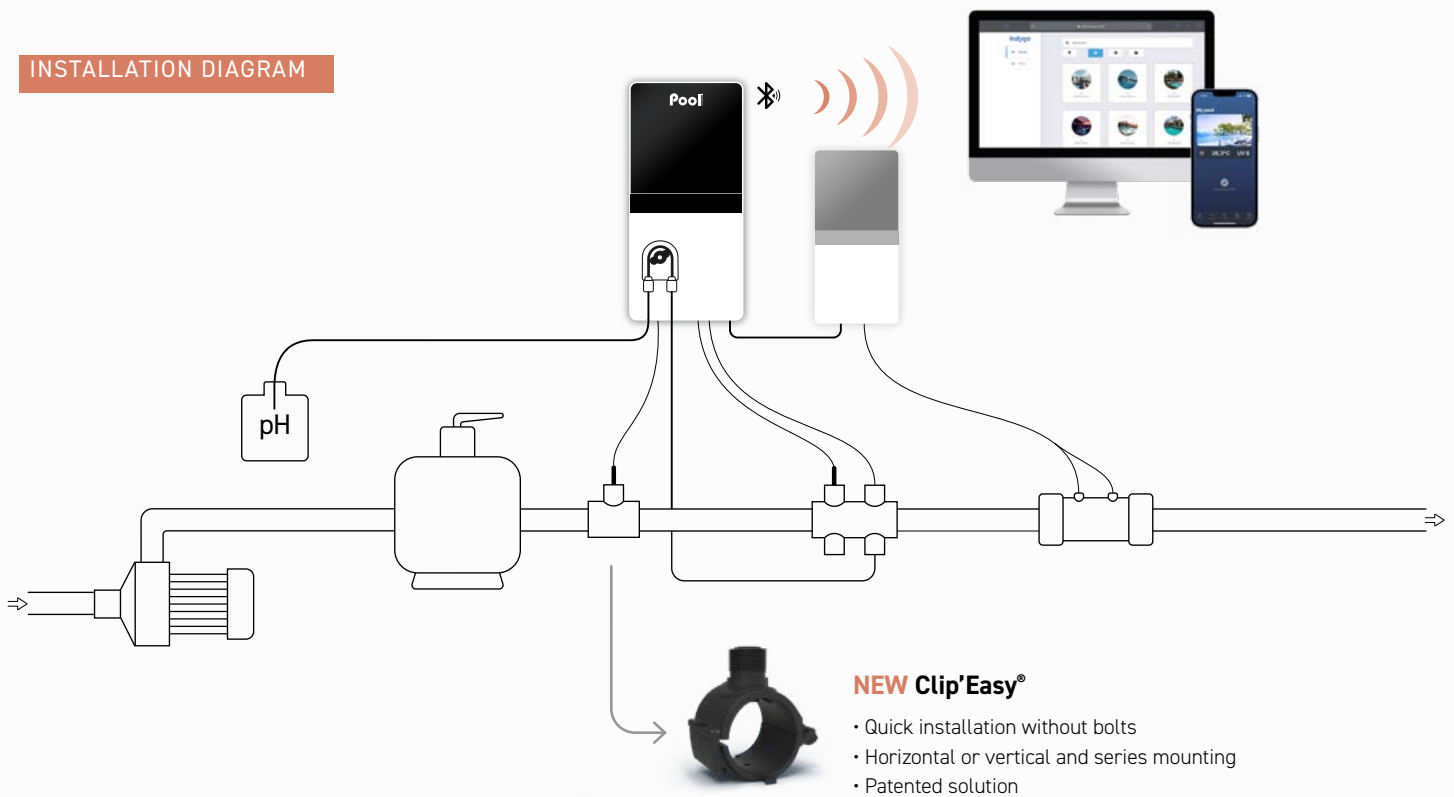

Just Regul[®]

Production ORP controller + pH regulator
for saltwater chlorinator

BENEFITS

- Intuitive navigation on backlit LCD display
- In line or dashboard display
- Soft touch keyboard with quick access keys
- Permanent display of ORP and pH values
- High quality ORP and pH probes, factory tested and calibrated
- Integrated silent dosing pump
- Suitable for all type of saltwater chlorinators
- Bluetooth remote control with e-Pool[®] app
- Compatible with new European regulation (N°2019/1148) pH correcting agent adjustable concentration
- Transparent accessories holder

FEATURES

- Control and optimization of chlorine production thanks to ORP probe, specifically designed
- Smart and proportional pH regulation according to the pool volume in acid (pH-) or base (pH+) mode
- Limitations of chlorination issues and protection of pool equipments (cover, liners, etc...)
- Water temperature and salt level display
- Multilingual communication interface
- Multilingual alarm message: written message display of malfunction cause
- Safeties: high and low ORP values, unreached setpoint, pH setpoint overrun and overfeeding
- Adjustable ORP and pH setpoints
- Easy installation and assembly

Model	Pool volume* (m ³)	Pump flow (l/h)	Reference
Just Regul	160	1,8	COOP20NPSA-G2

Technical specifications	
Display	LCD 2 lines
Corrective solution	pH- or pH+
Type of pH regulation	smart
pH setpoint adjustment	6,8 to 7,6
pH probe calibration	2 points pH 7 & pH 10
pH probe	Blue
ORP setpoint adjustment (mV)	200 to 900
ORP probe calibration	1 point 475 mV
ORP probe	ORP Gold
Control panel size (mm)	W 140 x H 300 x D 97

INSTALLATION DIAGRAM

CONTENT

- Control box
- ORP Gold probe
- ORP calibration solution 475 mV
- pH Blue probe
- Calibration solutions pH 7 & pH 10
- Probe holder, injection connector
- Accessories holder with plugs
- Salt/temperature sensor
- Clip Easy saddle clamp (Ø 50 mm)
- Power cable (2 m)
- Reducer Ø 63/50 mm x2
- Wall support (with screws)