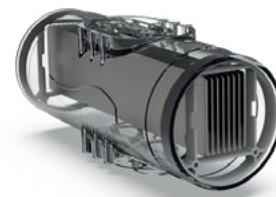

SERENE

by Pool TECHNOLOGIE

Saltwater chlorinator + pH regulator - S4

The perfect match
between salt treatment
and pH regulation for
optimal maintenance

Bluetooth remote control
with e-Pool® application

e-Pool®

ORP kit (option)
automatic control of
chlorine production

Premium warranties

Up to **200m³**

A WHOLESOME WATER IN ALL SIMPLICITY

Advanced features

SERENE

by Pool

- **Smart Power technology**
Constant chlorine production in any circumstances
A technology which extends the lifespan of the cell
- **Smart pH regulation**
Automatic injection of correcting agent, acid or base
- **Normal Salt/Low Salt mode** (depending on model)
- **Remote control via Bluetooth**
Remote control and update with the e-Pool® application
- **Superboost mode**
Super chlorination for up to 48 hours to overcome an increased need of disinfectant
- **Cover mode**
Modulate chlorine production according to cover position
- **Self-diagnosis**
Electrolysis test to check the condition of the components
- **Automatic winterization**
Automatic winterization and restart from 15°C
- **Safeties**
Low water, low salt, cell fault, pH setpoint overrun and overfeeding

*In normal operating condition - Non contractual photos - 11/2021A

Easy installation with accessories holder

- Easy integration for all types of installation
- Adaptable to all standards of piping
- Transparent accessories holder

- Self cleaning cell by adjustable polarity inversion
- High quality titanium electrodes 10.000 hours*
- Transparent sleeve to easily check the condition of the plates

User-friendly interface

- Intuitive navigation on LCD backlit screen
- Soft touch keyboard with quick access keys
- Chlorine production adjustable from 0 to 100%
- Permanent display of pH value