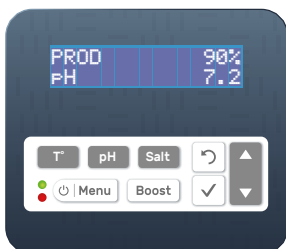

- Self cleaning cell by adjustable polarity inversion
- High quality titanium electrodes 10.000 hours*
- Transparent sleeve to easily check the condition of the plates

User-friendly interface

- Intuitive navigation on LCD backlit screen
- Soft touch keyboard with quick access keys
- Chlorine production adjustable from 0 to 100%
- Permanent display of pH value