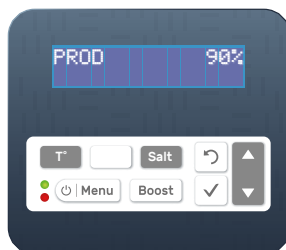

User-friendly interface

- Intuitive navigation on LCD backlit screen
- Soft touch keyboard with quick access keys
- Chlorine production adjustable from 0 to 100%

MODEL	VOLUME m³	CHLORINE PRODUCTION g/h	REFERENCE
SERENE S4 Uno 8-40	40	8	ELLY22SERA-G4NM08
SERENE S4 Uno 12-60	60	12	ELLY22SERA-G4NM12
SERENE S4 Uno 18-90	NS 90 / LS 60	NS 18 / LS 13	ELLY22SERA-G4HX18
SERENE S4 Uno 25-130	NS 130 / LS 80	NS 25 / LS 16	ELLY22SERA-G4HX25
SERENE S4 Uno 40-200	NS 200 / LS 140	NS 40 / LS 30	ELLY22SERA-G4HX40

in hot climates, reduce volume by 20% - NS : Normal Salt (5g/l) / LS : Low Salt (1,5g/l)