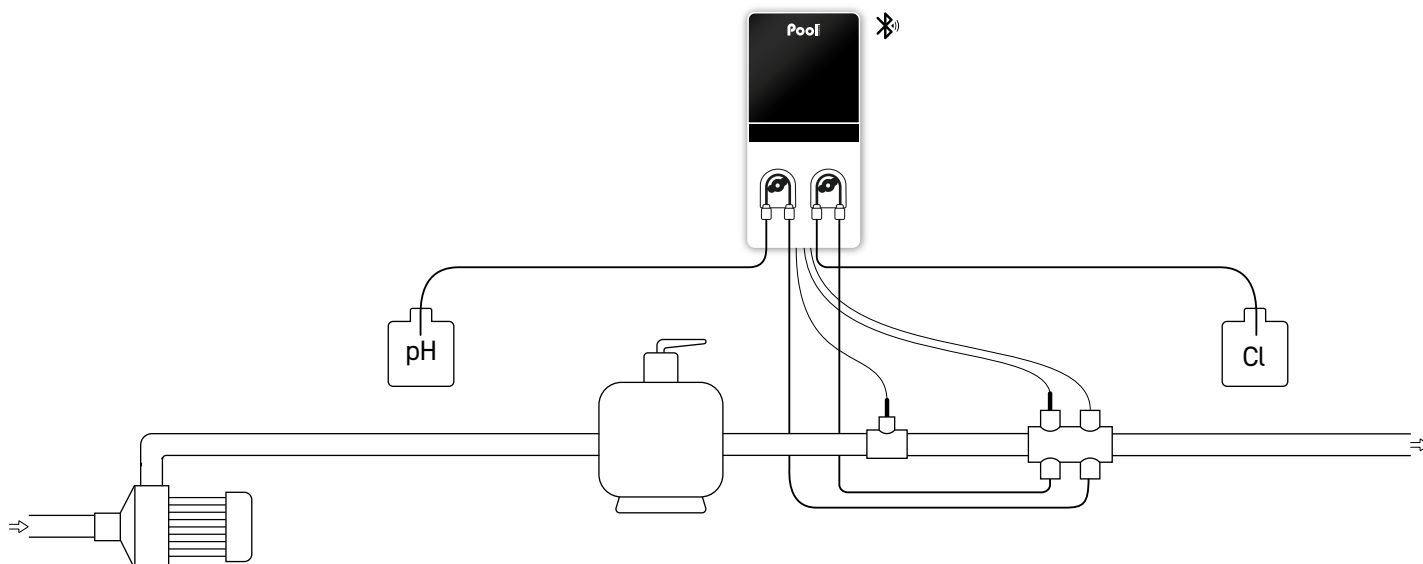

Features

- Automatic chlorine dosage by ORP probe
- Smart and proportional pH regulation according to the pool volume in acid (pH-) or base (pH+) mode
- Water temperature display
- Multilingual alarm message: written message displays of malfunction cause
- Adjustable ORP and pH set points
- **Safeties:** high and low ORP values, unreached set point, pH set point overrun and overfeeding
- Easy installation and assembly

Technical specifications	
--------------------------	--

Display	LCD 2 lines
ORP probe	ORP Gold
Disinfectant dosage	liquid chlorine
Smart regulation	by ORP control
ORP set point adjustment (mV)	from 200 to 900
Calibration ORP probe	1 point 470 mV
pH probe	Blue
Corrective solution	pH- or pH+
Type of regulation	smart
pH set point adjustment	from 6,8 to 7,6
Calibration pH probe	2 points pH 7 & pH 10
Control panel size (mm)	W140 x H300 x D97

Installation diagram

Content

- Control box
- ORP probe Gold
- ORP calibration solution 470 mV
- pH probe Blue
- Calibration solution pH 7 & pH 10
- Probe holder, injection connector
- Accessories holder with plugs
- Temperature sensor
- Paddle clamp (diam 50mm)
- Power cable (2m)
- Reducer 63/50 mm x2
- Wall support (with screws)
- User manual